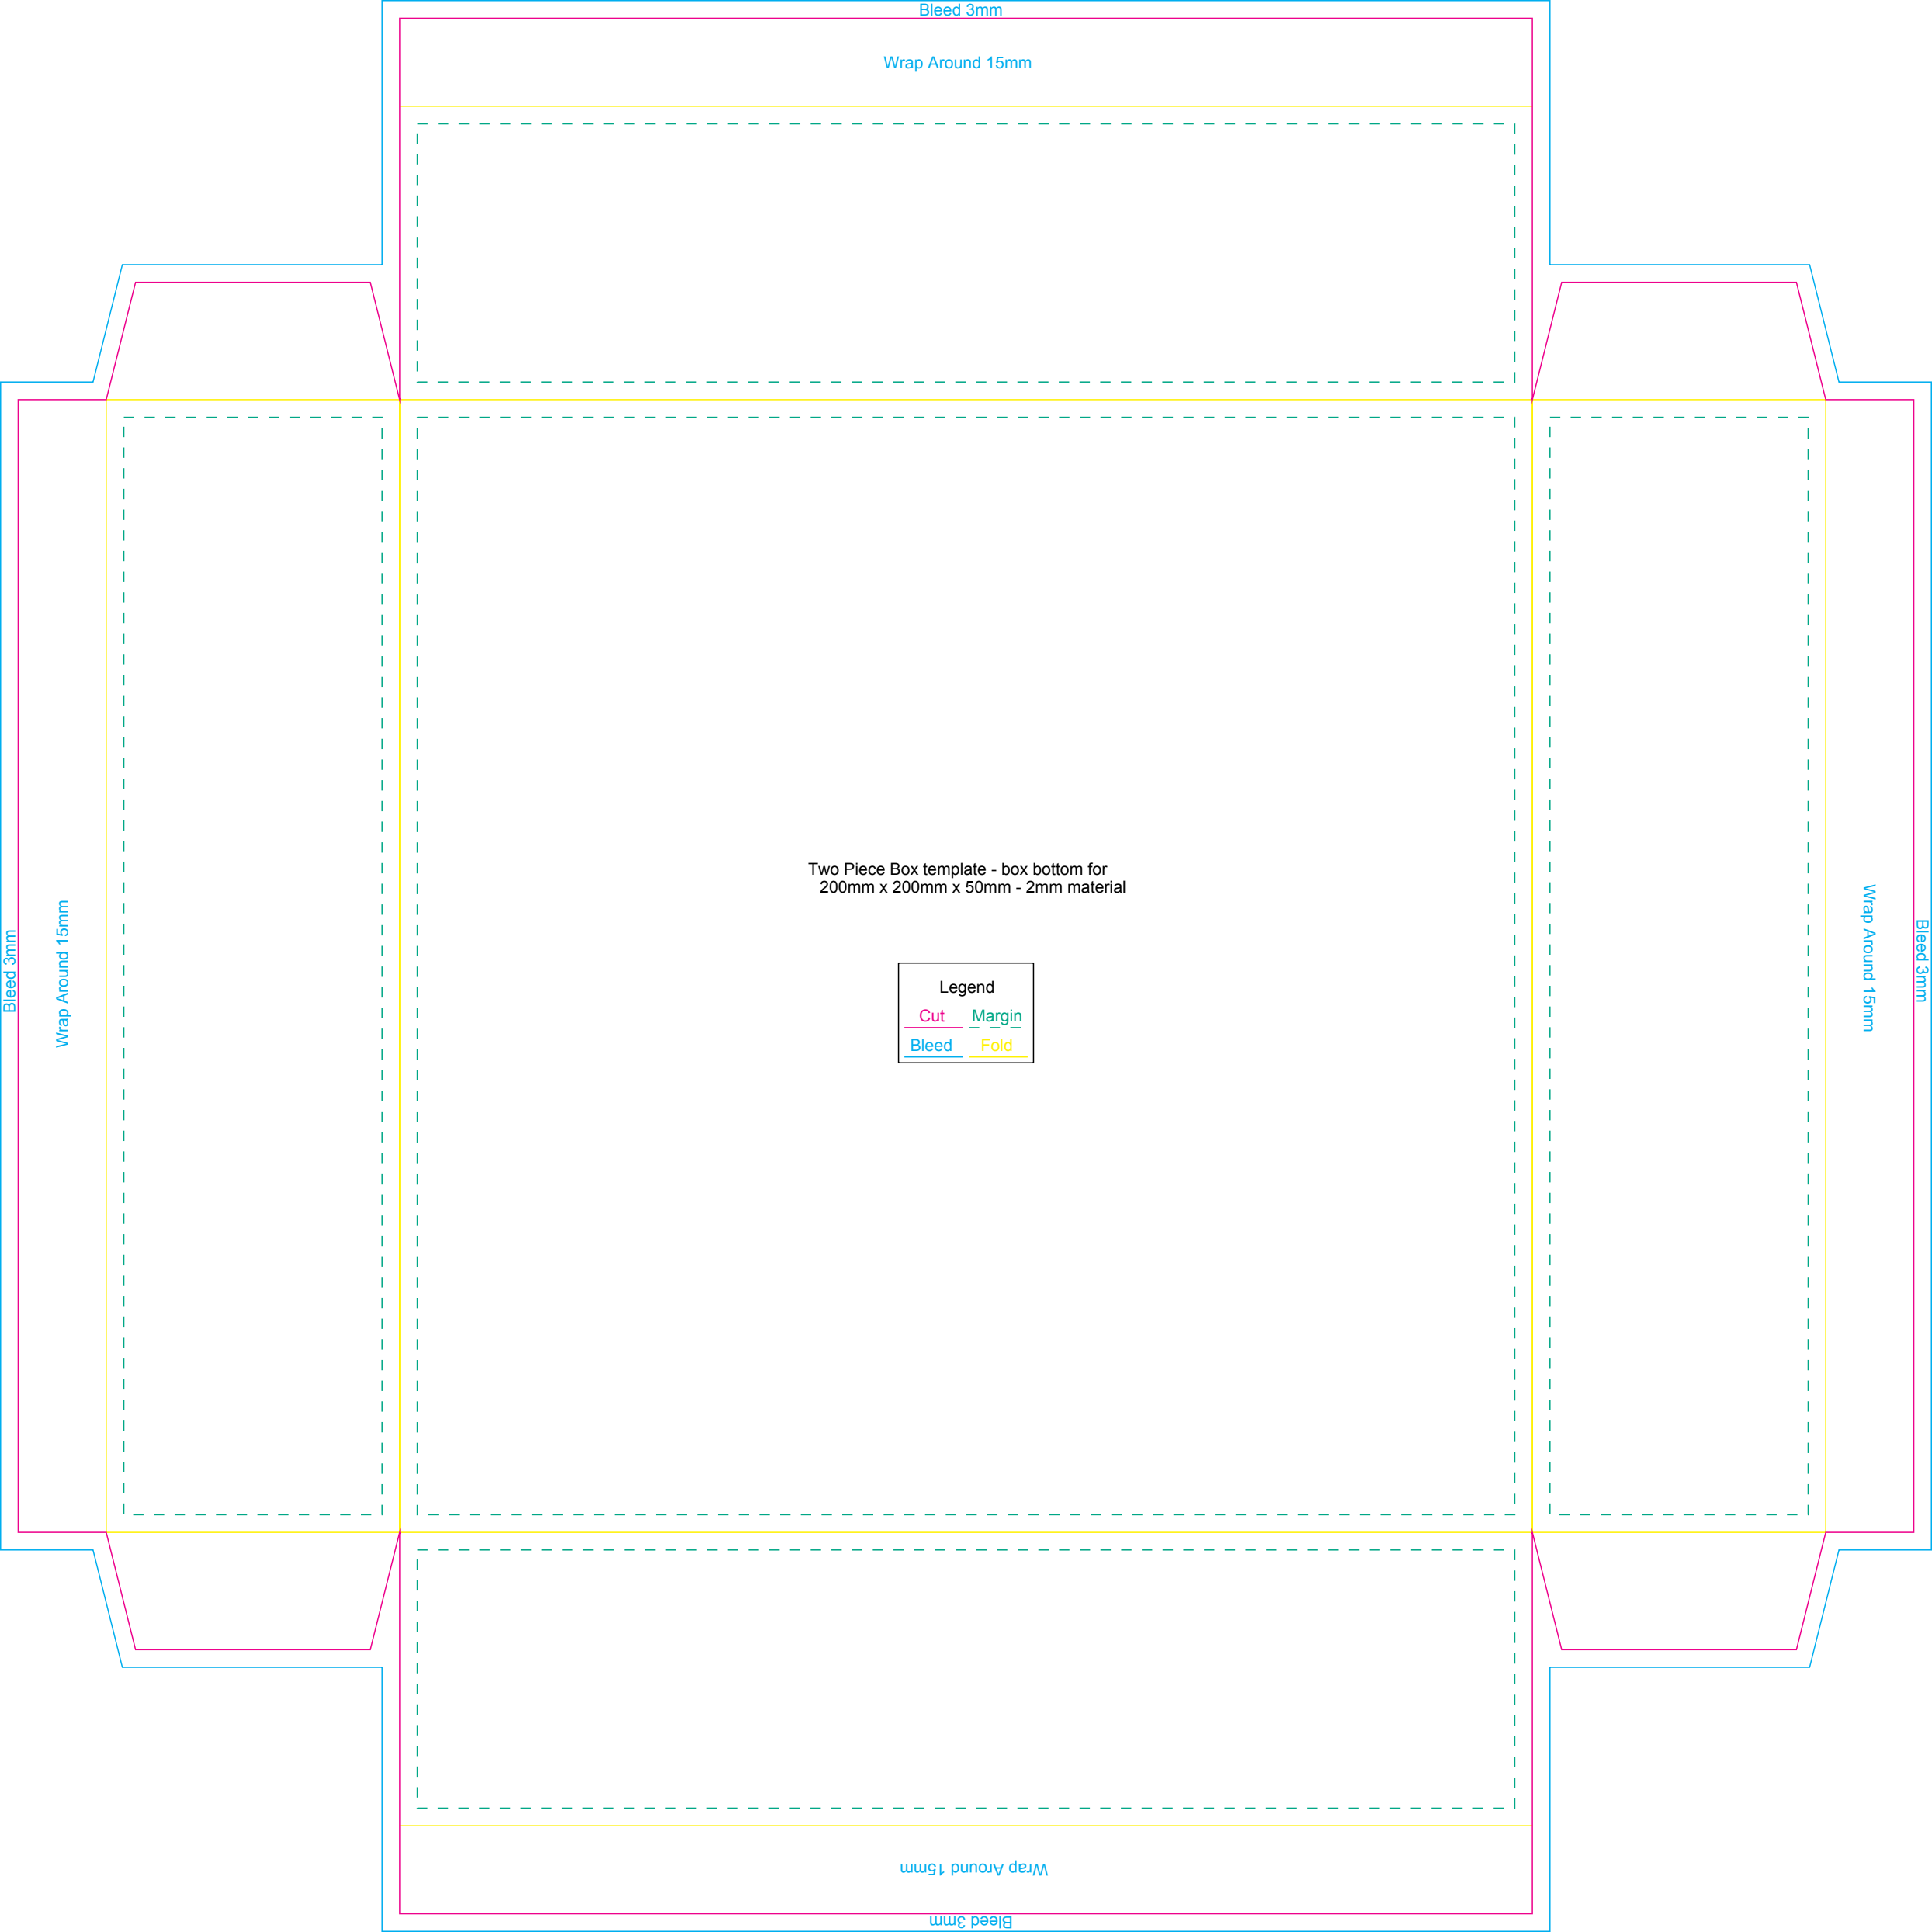

Bleed 3mm

Wrap Around 15mm

Two Piece Box template - box top for
200mm x 200mm x 50mm - 2mm material

Legend

Cut	Margin
Bleed	Fold

Bleed 3mm

Wrap Around 15mm

Wrap Around 15mm

Bleed 3mm

Wrap Around 15mm

Bleed 3mm

Bleed 3mm

Wrap Around 15mm

Bleed 3mm

Wrap Around 15mm

Two Piece Box template - box bottom for
200mm x 200mm x 50mm - 2mm material

Legend

Cut	Margin
Bleed	Fold

Bleed 3mm

Wrap Around 15mm

Wrap Around 15mm

Bleed 3mm